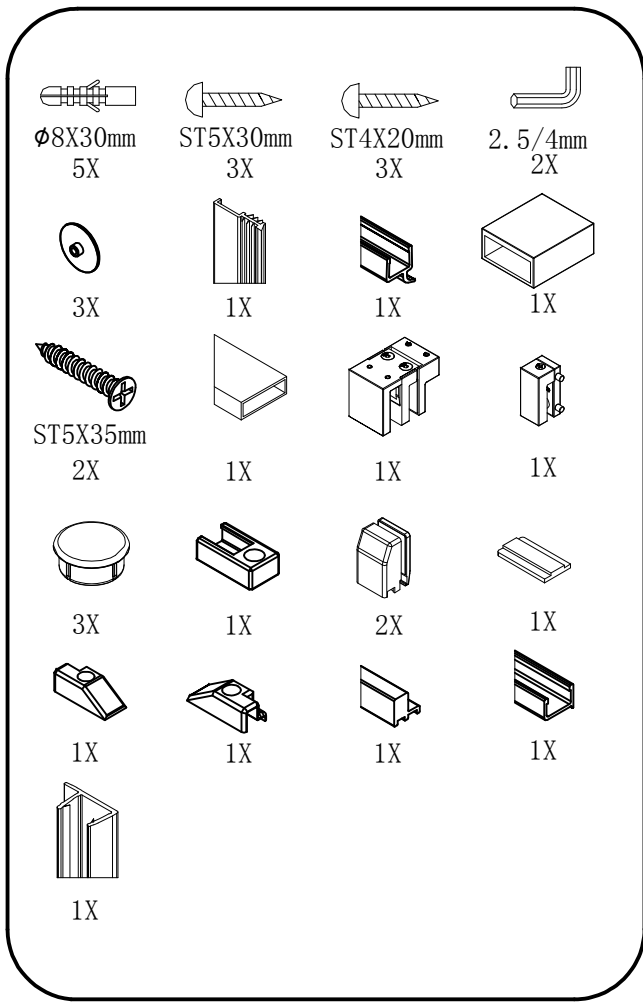

MODULAR SHOWER

MS5-100/120/140/160

polysan 

Polysan s.r.o.
Nesměřice 52
285 22 Zruč nad Sázavou
Czech Republic
www.polysan.net

4

5

6

CE

Polysan s.r.o.
Nesměřice 52
285 22 Zruč nad Sázavou
Czech Republic
www.polysan.net

EN 14428

Glass shower enclosure
cleaning efficiency: conforming
impact resistance: conforming
operating life: conforming