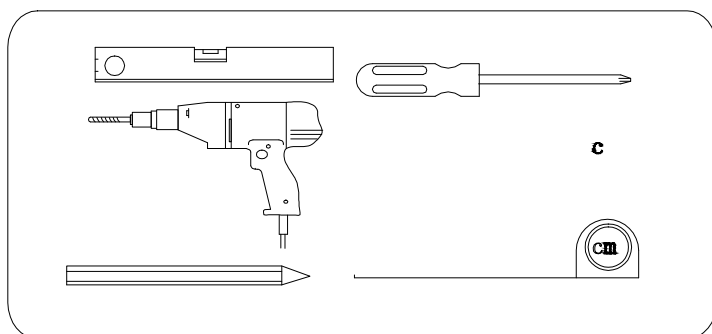

MODULAR SHOWER

MS5-100/120/140/160

polysan

Polysan s.r.o.
Nesměřice 52
285 22 Zruč nad Sázavou
Czech Republic
www.polysan.net