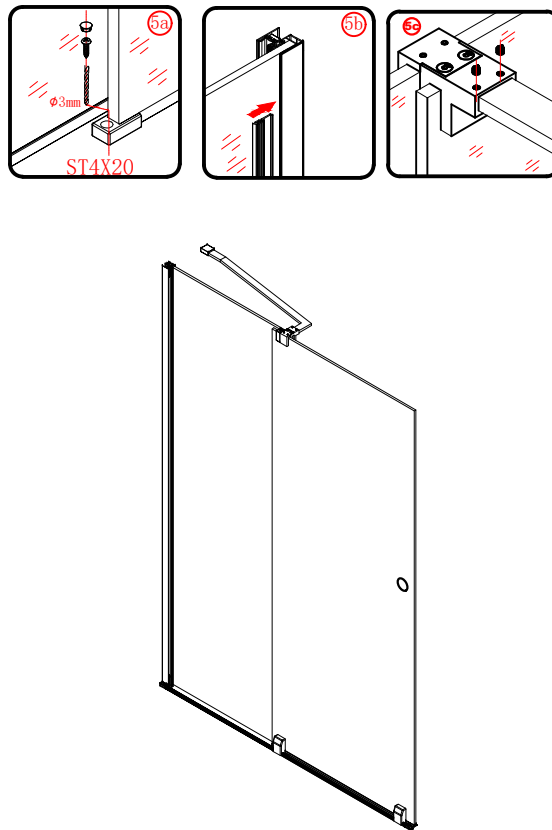

4

5

6

CE

Polysan s.r.o.
Nesměřice 52
285 22 Zruč nad Sázavou
Czech Republic
www.polysan.net

EN 14428

Glass shower enclosure
cleaning efficiency: conforming
impact resistance: conforming
operating life: conforming

Skleněné sprchové zástěny
schopnost čištění: vyhovuje
odolnost proti nárazu: vyhovuje
životnost: vyhovuje