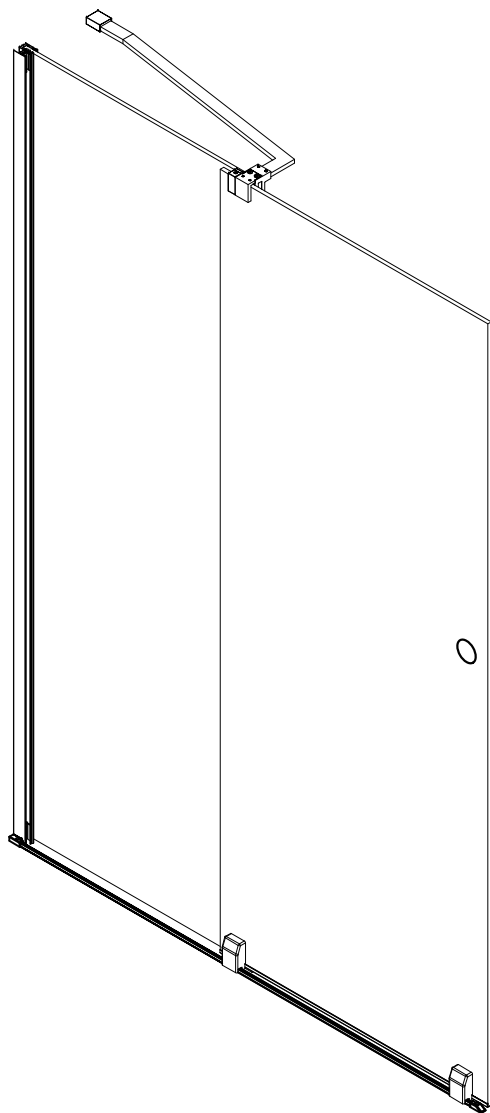

MODULAR SHOWER

MS5-100/120/140/160

polysan 

Polysan s.r.o.
Nesměřice 52
285 22 Zruč nad Sázavou
Czech Republic
www.polysan.net

4

5

6

CE

Polysan s.r.o.
Nesměřice 52
285 22 Zruč nad Sázavou
Czech Republic
www.polysan.net

EN 14428

Glass shower enclosure
cleaning efficiency: conforming
impact resistance: conforming
operating life: conforming