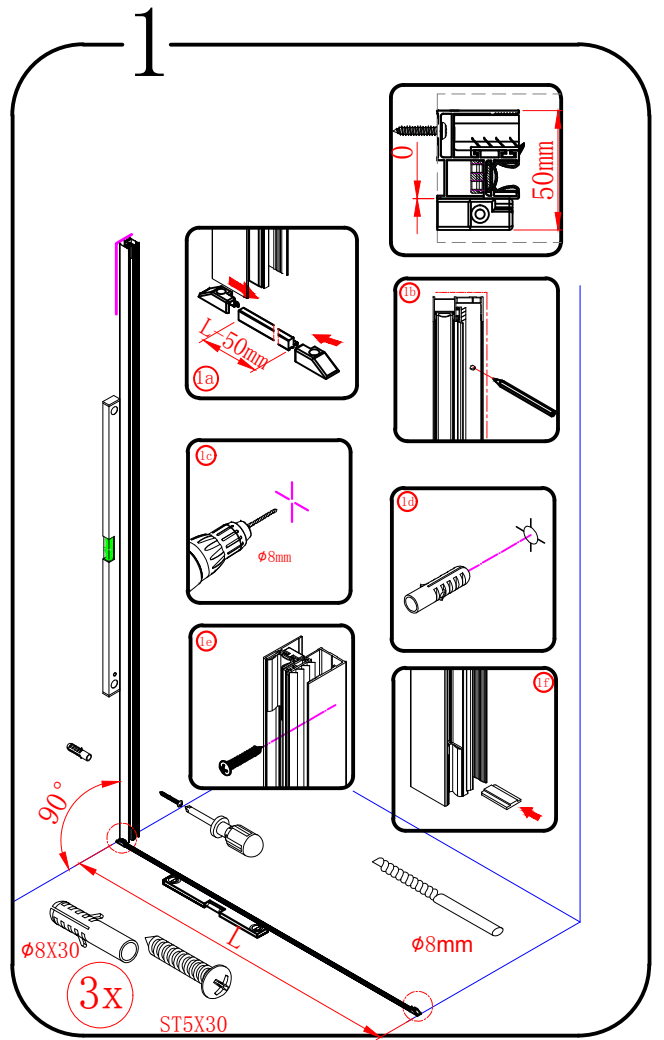

MODULAR SHOWER

MS5-100/120/140/160

polysan 

Polysan s.r.o.
Nesměřice 52
285 22 Zruč nad Sázavou
Czech Republic
www.polysan.net

4

5

6

CE

Polysan s.r.o.
Nesměřice 52
285 22 Zruč nad Sázavou
Czech Republic
www.polysan.net

EN 14428

Glass shower enclosure
cleaning efficiency: conforming
impact resistance: conforming
operating life: conforming